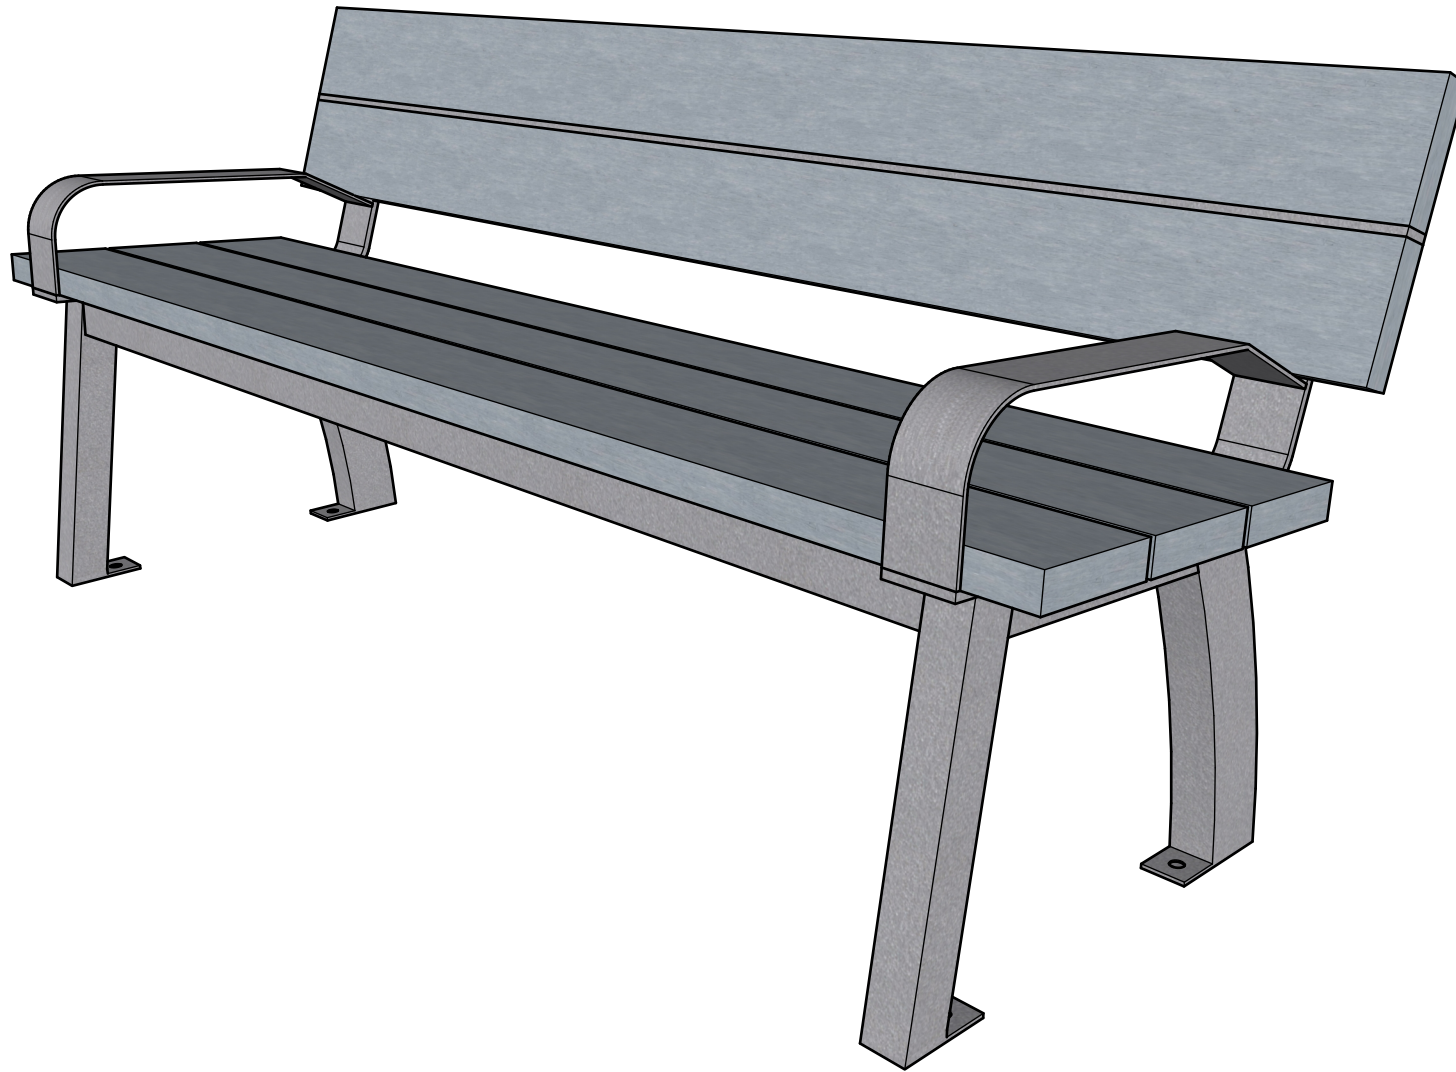

Wishbone
site furnishings

WISHBONE SITE FURNISHINGS

210-27090 GLOUCESTER WAY LANGLEY, BC

DWG. TITLE: AYLESBURY 6FT BENCH

REVISION: 01/01/20 R:00

MATERIAL:
ALUMINUM

DWG. NO.
DWSBBN01012000

DRAWN BY:
BRAD SULLIVAN

PATTERN NO.
N/A

MODEL NO.
A-6

SCALE:
1:16

SHEET:
1 OF 2

DATE:
01 JAN 20

 site furnishings

WISHBONE SITE FURNISHINGS

210-27090 GLOUCESTER WAY LANGLEY, BC

DWG. TITLE: AYLESBURY 6FT BENCH

REVISION: 01/01/20 R:00

MATERIAL:
ALUMINUM

DWG. NO.
DWSBBN01012000

DRAWN BY:
BRAD SULLIVAN

PATTERN NO.
N/A

MODEL NO.
A-6

SCALE:
AS SHOWN